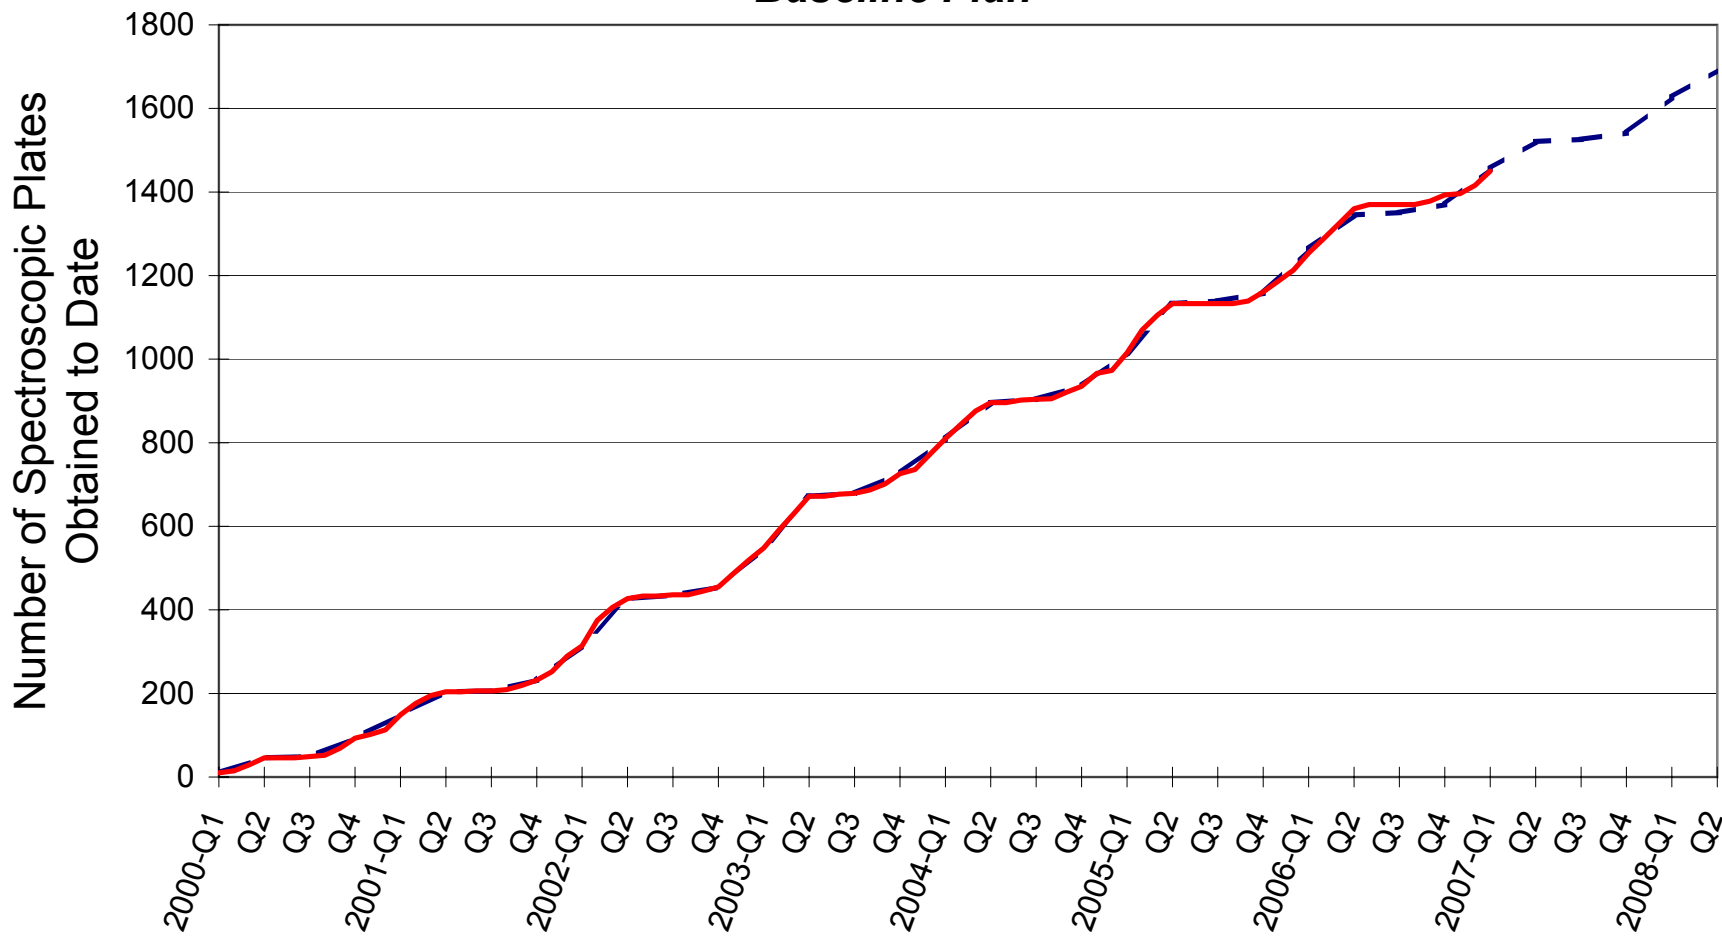

# SDSS-II Legacy Survey: Northern Galactic Cap Spectroscopy

## Cumulative Spectroscopy: Actual Number of Plates Observed vs. Baseline Plan

Data collected through  
03/27/07