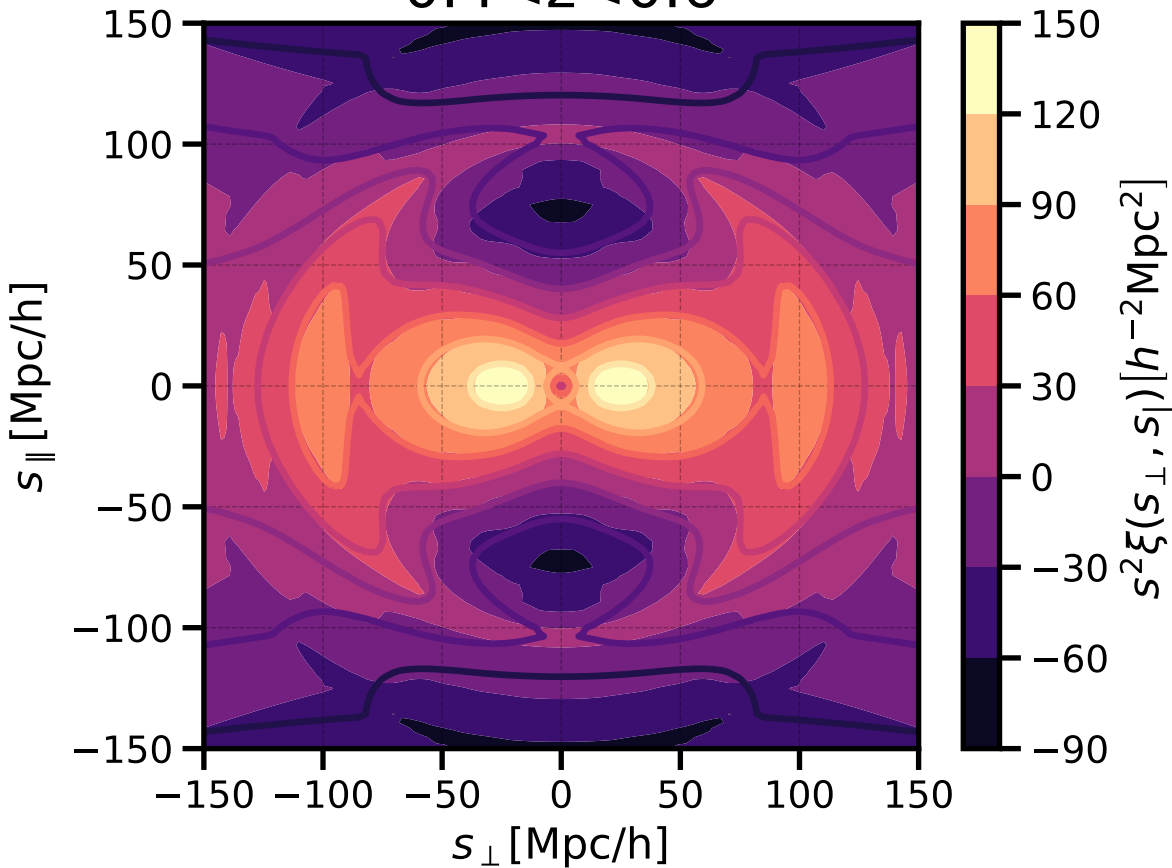

BOSSDR12_INTZ

$0.4 < z < 0.6$

BOSS collaboration (MNRAS 470, 2617; 2017)
(plot by Jiamin Hou, MPE)